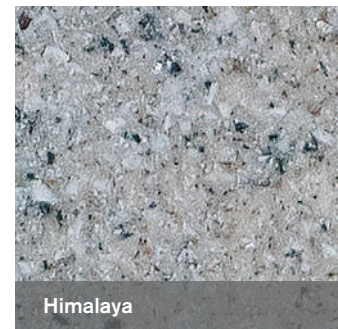

Molten Stone™

Accent Colors

Gelcoat Colors

Molten Stone

Rock solid durability with a sense of style

Get the look of real stone without the upkeep. Bestbath's Molten Stone finish gives you the rich, variegated appearance of granite that is UV, fire, chemical and stain resistant. With almost unlimited design potential, the possibilities are limited only by your imagination. Best of all, it's as tough as it is good looking.

Molten Stone Stock Colors

Snow

Sand

Every Molten Stone product ships with color-match silicone for installation of multi-piece units and accessories.

Combine with other accent or stock gelcoat colors for a unique look.

Many non-stock colors also available — just ask!

Prairie Mountain

Himalaya

Butternut Toffee

Ecu

Fashion Grey

Steel Grey

Accent Colors