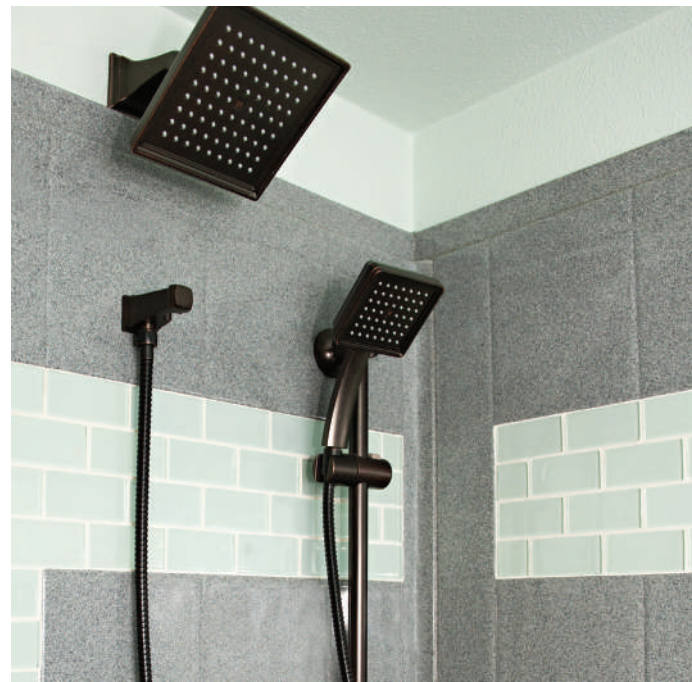

Molten Stone

Rock solid durability with a sense of style

Get the look of real stone without the upkeep. Bestbath's Molten Stone finish gives you the rich, variegated appearance of granite that is UV, fire, chemical and stain resistant. With almost unlimited design potential, the possibilities are limited only by your imagination. Best of all, it's as tough as it is good looking.

Molten Stone Stock Colors

Every Molten Stone product ships with color-match silicone for installation of multi-piece units and accessories.

Combine with other accent or stock gelcoat colors for a unique look.

Many non-stock colors also available — just ask!