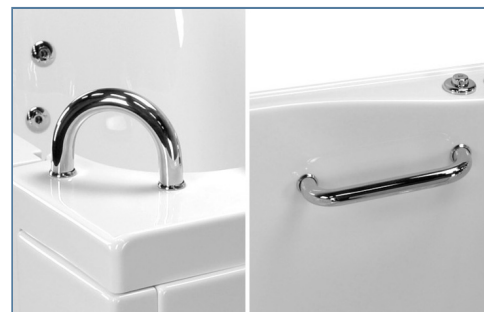

PATENTED DETACHABLE 360° SWIVEL TRAY

BRUSHED STAINLESS STEEL & TEMPERED GLASS DOOR

OZONE STERILIZATION

LED CHROMATHERAPY LIGHT

BUILT-IN SAFETY GRAB BARS

ACRYLIC INWARD SWING DOOR WALK IN BATHTUBS

Elite
30"W x 52"L

Patented Detachable
360° Swivel Tray

Petite
28"W x 52"L

Patented Detachable
360° Swivel Tray

Royal
32"W x 52"L

Patented Detachable
360° Swivel Tray

Deluxe
30"W x 55"L

Ultimate
30"W x 60"L

Patented Detachable
360° Swivel Tray

Infusion™ Microbubble Therapy

Infusion™ Microbubble Therapy is a new and unique therapeutic massage feature to the bathtub industry. It is a process of infusing pressurized water with billions of micro sized, oxygen rich bubbles. These bubbles will transform your bath into a soothing cloud of silky smooth water that will help to moisturize, soften, restore and exfoliate your skin.

Faucet Options

**Jandon Classic Roman
Tub Faucet 1/2"**

**Thermostatic Control
Valve Faucet Set**

**Huntington Brass Contemporary
Roman Faucet 3/4"**

Ella Ultimate Walk In Tub Independent Foot Massage

No need to fully fill the tub to take advantage of our Hydro Foot Massage option. The Ultimate is equipped with an extra hydro pump. Just fill up to the lower jetting levels and enjoy a relaxing hassle free foot and calf massage .