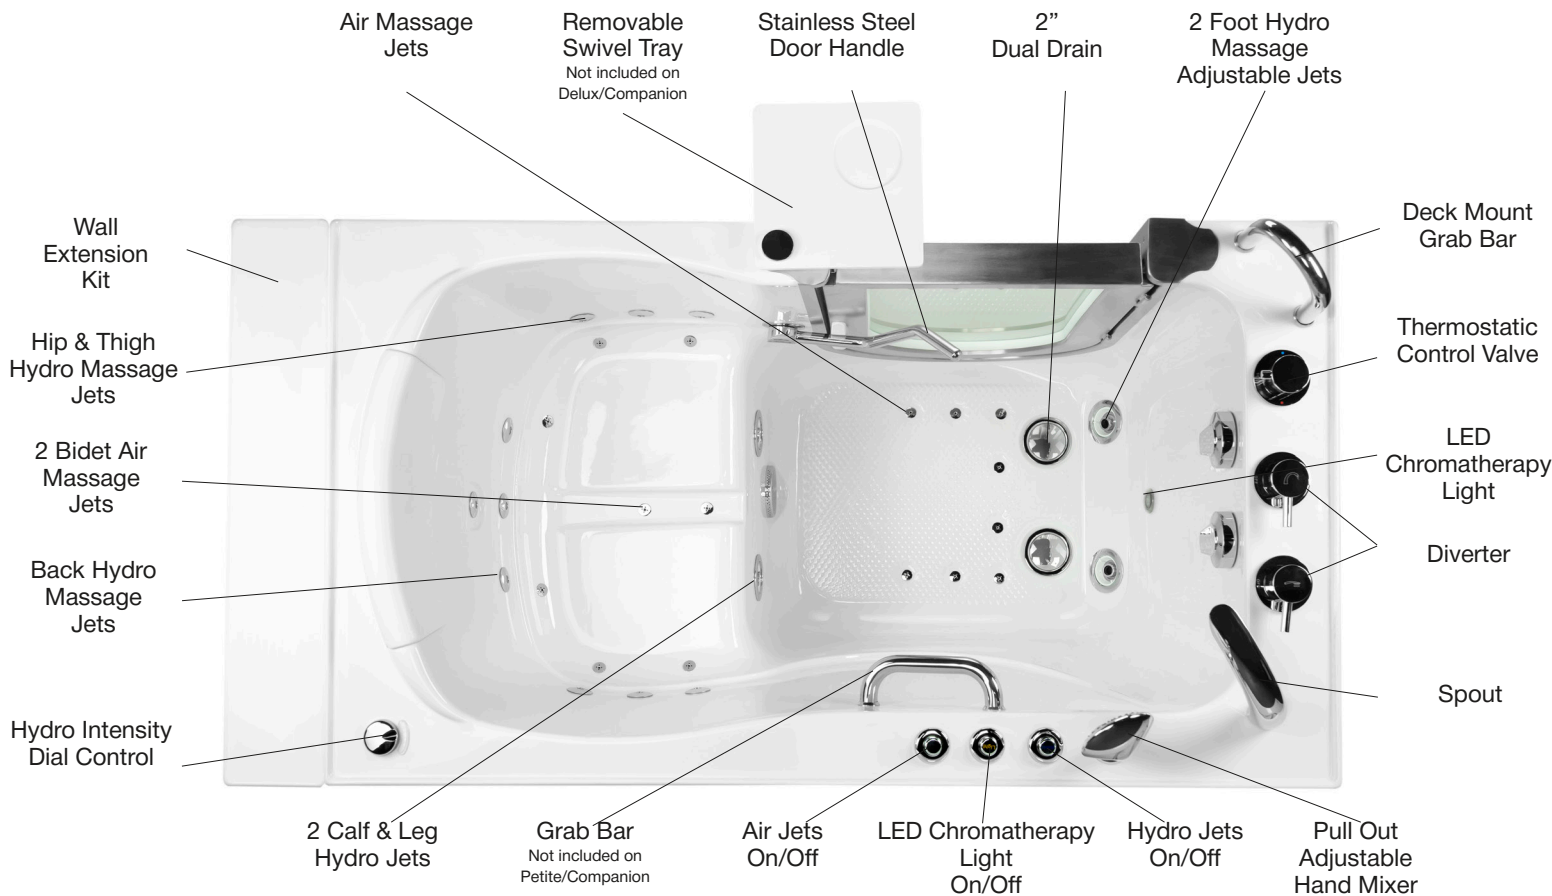

Hydro
Massage

Air+
Microbubble
Therapy

Hydro+
Microbubble
Therapy

Microbubble
Therapy

Soaking

Dual Massage Features

Some of the Features

2" DUAL DRAIN / FOOT MASSAGE JETS

PATENTED DETACHABLE 360° SWIVEL TRAY

BRUSHED STAINLESS STEEL & TEMPERED GLASS DOOR

OZONE STERILIZATION

LED CHROMATHERAPY LIGHT

BUILT-IN SAFETY GRAB BARS

ACRYLIC INWARD SWING DOOR WALK IN BATHTUBS

Elite
30"W x 52"L

Infusion™ Microbubble Therapy

Infusion™ Microbubble Therapy is a new and unique therapeutic massage feature to the bathtub industry. It is a process of infusing pressurized water with billions of micro sized, oxygen rich bubbles. These bubbles will transform your bath into a soothing cloud of silky smooth water that will help to moisturize, soften, restore and exfoliate your skin.

Faucet Options

**Jandon Classic Roman
Tub Faucet 1/2"**

**Thermostatic Control
Valve Faucet Set**

**Huntington Brass Contemporary
Roman Faucet 3/4"**

Ella Ultimate Walk In Tub Independent Foot Massage

No need to fully fill the tub to take advantage of our Hydro Foot Massage option. The Ultimate is equipped with an extra hydro pump. Just fill up to the lower jetting levels and enjoy a relaxing hassle free foot and calf massage .