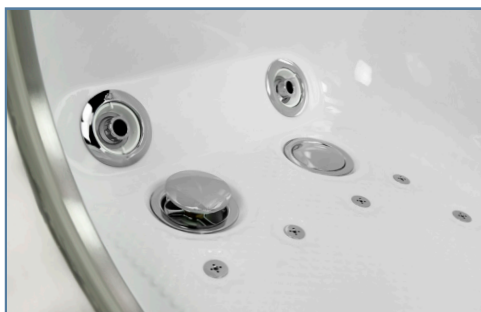

Hydro
Massage

Air+
Microbubble
Therapy

Hydro+
Microbubble
Therapy

Microbubble
Therapy

Soaking

Dual Massage Features

Some of the Features

2" DUAL DRAIN / FOOT MASSAGE JETS

PATENTED DETACHABLE 360° SWIVEL TRAY

BRUSHED STAINLESS STEEL & TEMPERED GLASS DOOR

OZONE STERILIZATION

LED CHROMATHERAPY LIGHT

BUILT-IN SAFETY GRAB BARS

ACRYLIC INWARD SWING DOOR WALK IN BATHTUBS

Elite
30"W x 52"L

Infusion™ Microbubble Therapy

Infusion™ Microbubble Therapy is a new and unique therapeutic massage feature to the bathtub industry. It is a process of infusing pressurized water with billions of micro sized, oxygen rich bubbles. These bubbles will transform your bath into a soothing cloud of silky smooth water that will help to moisturize, soften, restore and exfoliate your skin.

Faucet Options

**Jandon Classic Roman
Tub Faucet 1/2"**

**Thermostatic Control
Valve Faucet Set**

**Huntington Brass Contemporary
Roman Faucet 3/4"**

Ella Ultimate Walk In Tub Independent Foot Massage

No need to fully fill the tub to take advantage of our Hydro Foot Massage option. The Ultimate is equipped with an extra hydro pump. Just fill up to the lower jetting levels and enjoy a relaxing hassle free foot and calf massage .