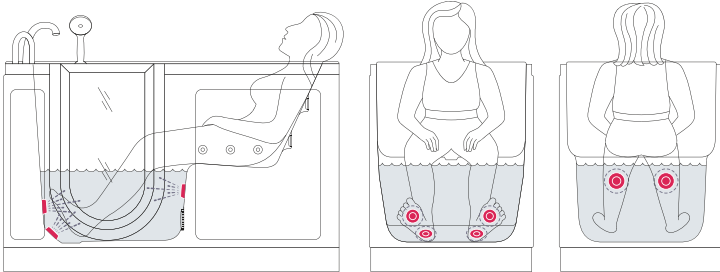

Infusion™ Microbubble Therapy

Infusion™ Microbubble Therapy is a new and unique therapeutic massage feature to the bathtub industry. It is a process of infusing pressurized water with billions of micro sized, oxygen rich bubbles. These bubbles will transform your bath into a soothing cloud of silky smooth water that will help to moisturize, soften, restore and exfoliate your skin.

Faucet Options

**Jandon Classic Roman
Tub Faucet 1/2"**

**Thermostatic Control
Valve Faucet Set**

**Huntington Brass Contemporary
Roman Faucet 3/4"**

Ella Ultimate Walk In Tub Independent Foot Massage

No need to fully fill the tub to take advantage of our Hydro Foot Massage option. The Ultimate is equipped with an extra hydro pump. Just fill up to the lower jetting levels and enjoy a relaxing hassle free foot and calf massage .

Ella Gravity Driven 2" Dual Drain Technology

"No more waiting,
just drain and go!"

1 1/2"

Industry Standard
Single 1 1/2" Drain

Compared to
Ella's Dual 2" Drains

2"

2"

*Tested Under Ideal Plumbing Conditions