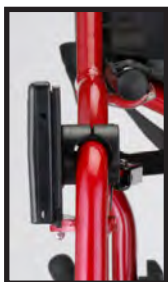

POUCH DIMENSIONS: 11.75"w x 9"d x 11.75"h

TRAY DIMENSIONS: 9.5"w x 8"d

DIMENSIONS WHEN FOLDED: 33"-37.25"l X 26"w x 9.25"d

CUP HOLDERS

Item # CH-1000

- Attach easily to walkers, wheelchairs, bed rails and transport chairs
- Adjusts to hold different sized items
- Folds up when not in use