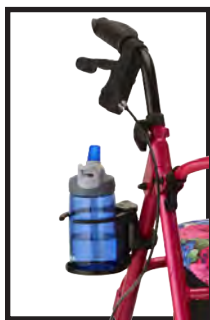

Item # CH-3000R Swivel Cup Holder

- Adjusts to fit small and large containers
- Swivels inward to fit through tight spaces
- Fits 1" diameter shaft on folding/rolling walkers